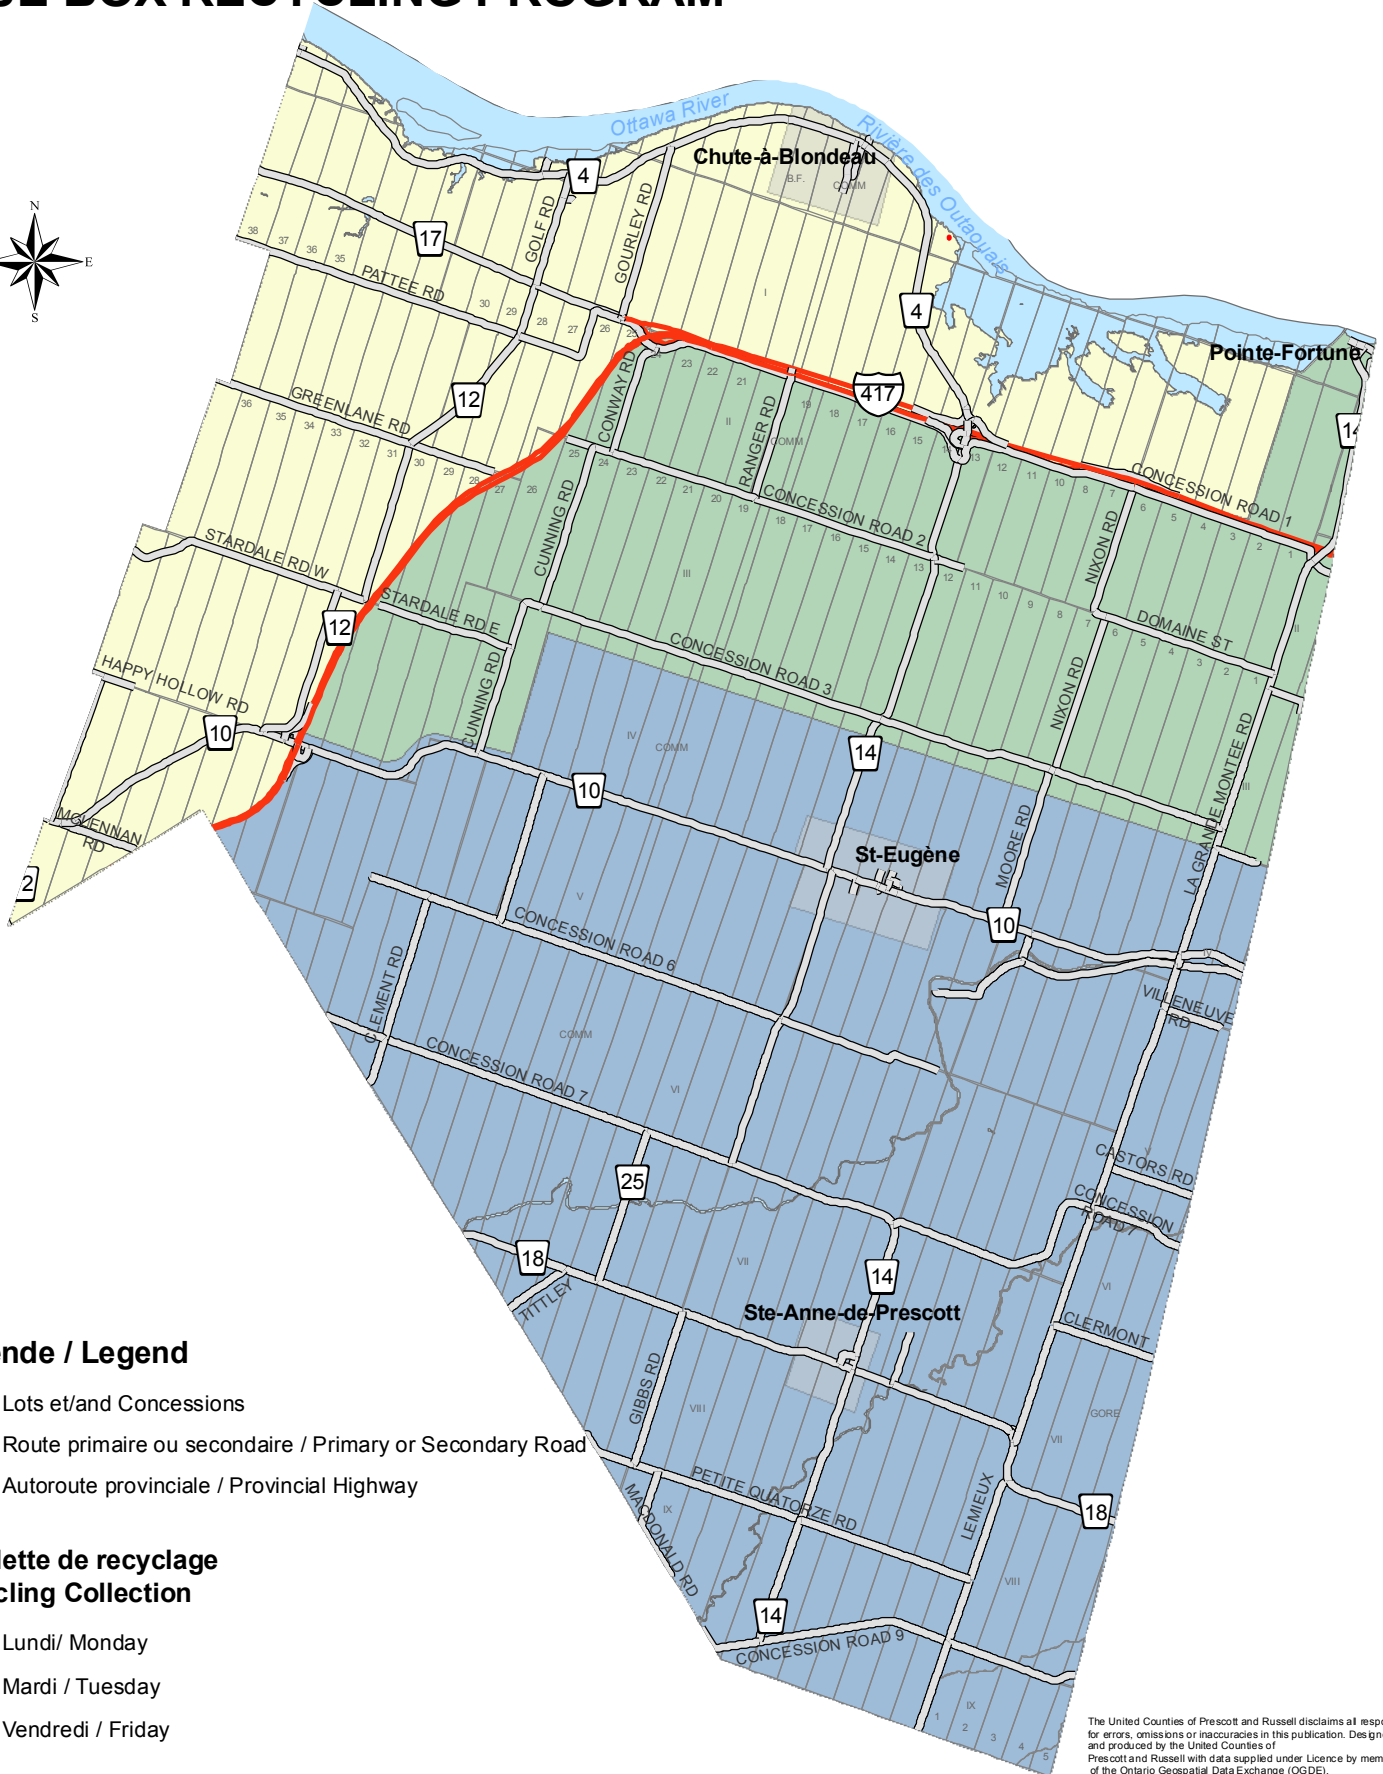

PROGRAMME DE LA BOÎTE BLEUE BLUE BOX RECYCLING PROGRAM

Canton de   Township of
EAST HAWKESBURY EST

Légende / Legend

- Lots et/and Concessions
- Route primaire ou secondaire / Primary or Secondary Road
- Autoroute provinciale / Provincial Highway

Cueillette de recyclage Recycling Collection

- Lundi / Monday
- Mardi / Tuesday
- Vendredi / Friday

REF EHE0208
18/03/2010

1:100,000

Kilomètres / Kilometres